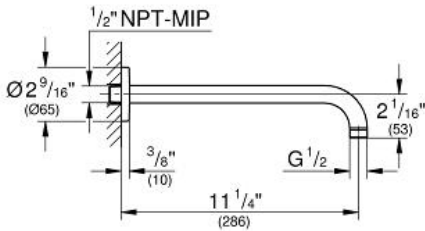

RAINSHOWER
11 1/4" Shower Arm
MODEL # 28577000

Pure Freude
an Wasser

Product Description:
RAINSHOWER
11 1/4" Shower Arm

Standard Specification:

- 1/2" (13 mm) NPT Male Threads
- Can be used with all Rainshower shower heads except Rainshower Jumbo
- **GROHE StarLight** chrome finish

Applicable Codes & Standards:

- Energy Policy Act of 1992
- ASME A112.18.1/CSA B125.1

Color:

- 28577000 StarLight Chrome